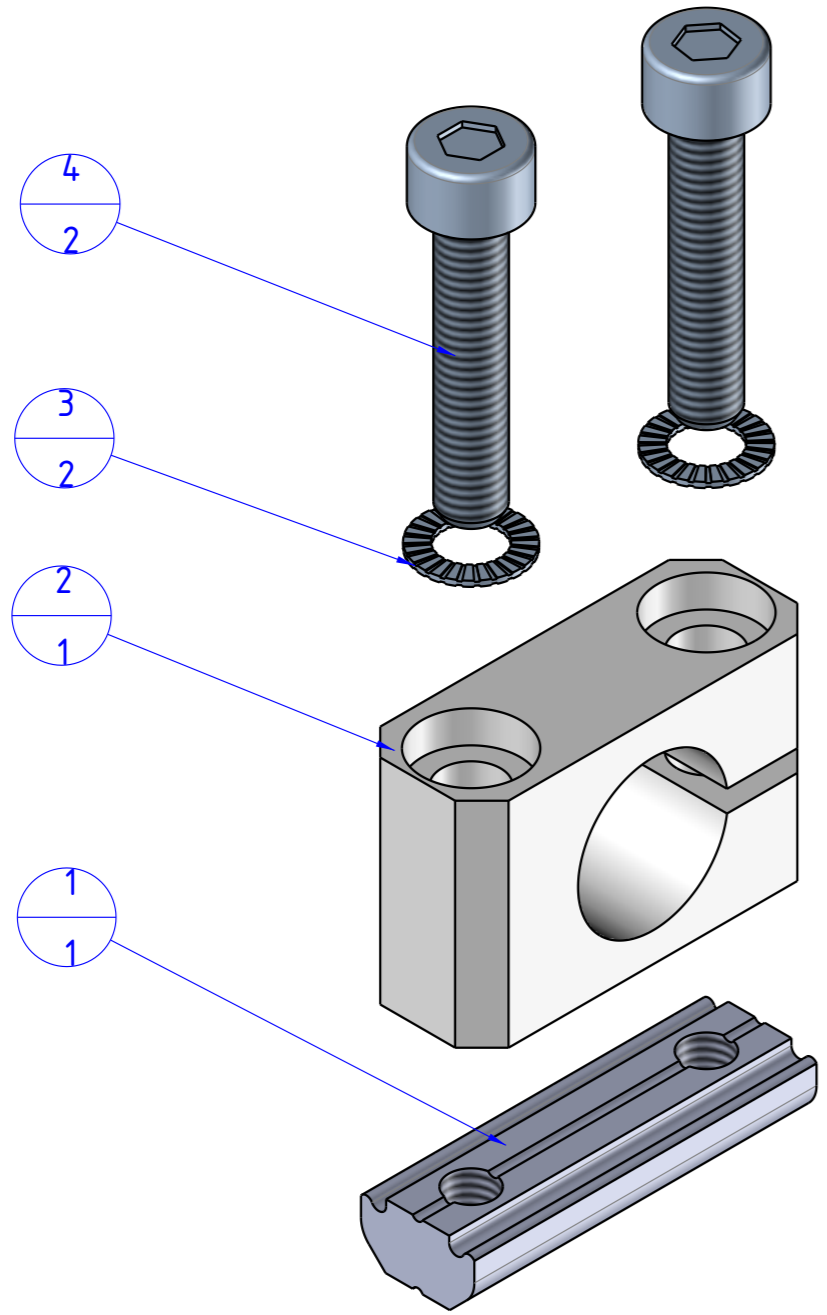

THE PROPERTY OF THE DRAWING IS ESTABLISHED BY LAW. IT IS FORBIDDEN TO PRODUCE OR SHOW IT TO THIRD PART. WITHOUT A WRITTEN AGREEMENT.

Item	Name	Q.ty
1	CA.GWP.5.22	1
2	KVB.X14	1
3	R.5.SCH	2
4	V.TCE5x25	2

Format A3  
UNI 936-76

 FPS SERVICES AUTOMATION		DESIGNED FROM FPS Automation		REVIEW A
		DATE 14/07/2022	WEIGHT 0,036kg	
GENERAL TOLERANCE UNI - ISO 2768 CLASSE f	DESCRIPTION CA.KVB.X14	CODE CA.KVB.X14		