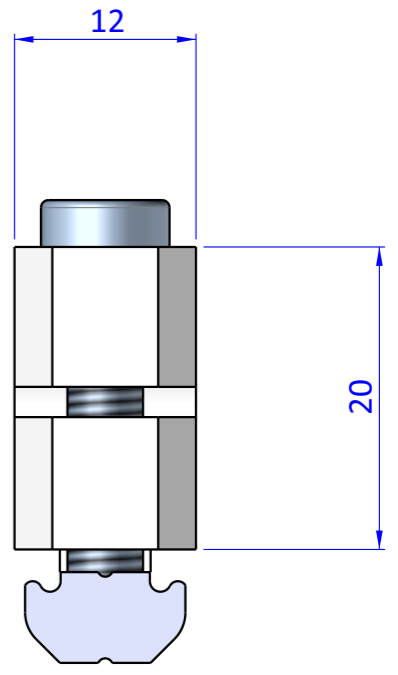

THE PROPERTY OF THE DRAWING IS ESTABLISHED BY LAW. IT IS FORBIDDEN TO PRODUCE OR SHOW IT TO THIRD PART. WITHOUT A WRITTEN AGREEMENT.

Item	Name	Q.ty
1	CA.GWP.5.22	1
2	KVB.X14	1
3	R.5.SCH	2
4	V.TCE5x25	2

Format A3  
UNI 936-76

 FPS SERVICES AUTOMATION		DESIGNED FROM FPS Automation		REVIEW A
		DATE 14/07/2022	WEIGHT 0,036kg	
GENERAL TOLERANCE UNI - ISO 2768 CLASSE f	DESCRIPTION CA.KVB.X14	CODE CA.KVB.X14		