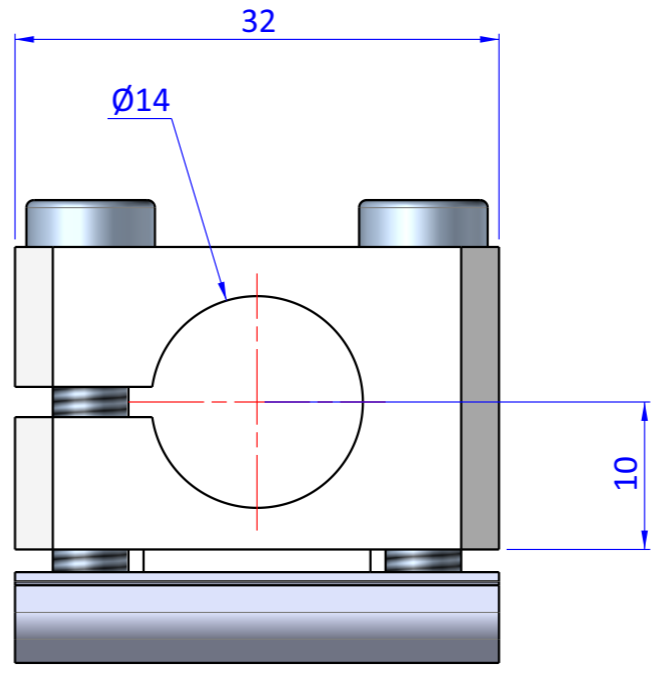

THE PROPERTY OF THE DRAWING IS ESTABLISHED BY LAW. IT IS FORBIDDEN TO PRODUCE OR SHOW IT TO THIRD PART. WITHOUT A WRITTEN AGREEMENT.

Item	Name	Q.ty
1	CA.GWP.5.22	1
2	KVB.X14	1
3	R.5.SCH	2
4	V.TCE5x25	2

Format A3  
UNI 936-76

 FPS SERVICES AUTOMATION		DESIGNED FROM FPS Automation		REVIEW A
		DATE 14/07/2022	WEIGHT 0,036kg	
GENERAL TOLERANCE UNI - ISO 2768 CLASSE f	DESCRIPTION CA.KVB.X14	CODE CA.KVB.X14		